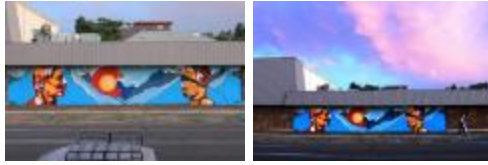

Untitled (Native American faces silhouetted against Colorado mountains, setting sun resembles Colorado state flag)

IDENTIFIER

UAF.2013.65

ARTIST

Joshua Rogers